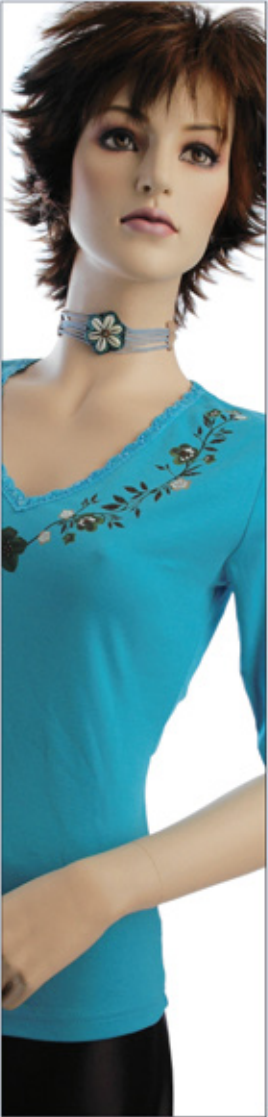

wissler mannequins **PARIS**women

PARIS^{women}

P157
Head Mimi
Make-Up M 03
(Wig CP00816)

P157
Head Mimi
Make-Up M 03
(Wig CP00614)

Head Claire
Make-Up M 01
Standard
(Wig CP00917)

Head Louise
Make-Up M 02
(Wig CP00110)

wissler mannequins

P 150
(Wig CP00816*)

P 151
(Wig CP00311*)

P 152
(Wig CP00715*)

P 153
(Wig CP00110*)

P 154
(Wig CP00412*)

P 155
(Wig CP00513*)

P 156
(Wig CP00211*)

P 157
(Wig CP00614*)

Head Options

Claire
Make-Up M 01
Standard
(Wig CP00513*)

Louise
Make-Up M 02
(Wig CP00513*)

Mimi
Make-Up M 03
(Wig CP00513*)

Headless

Mannequins Dimensions

Height | 180 cm | 71 inches