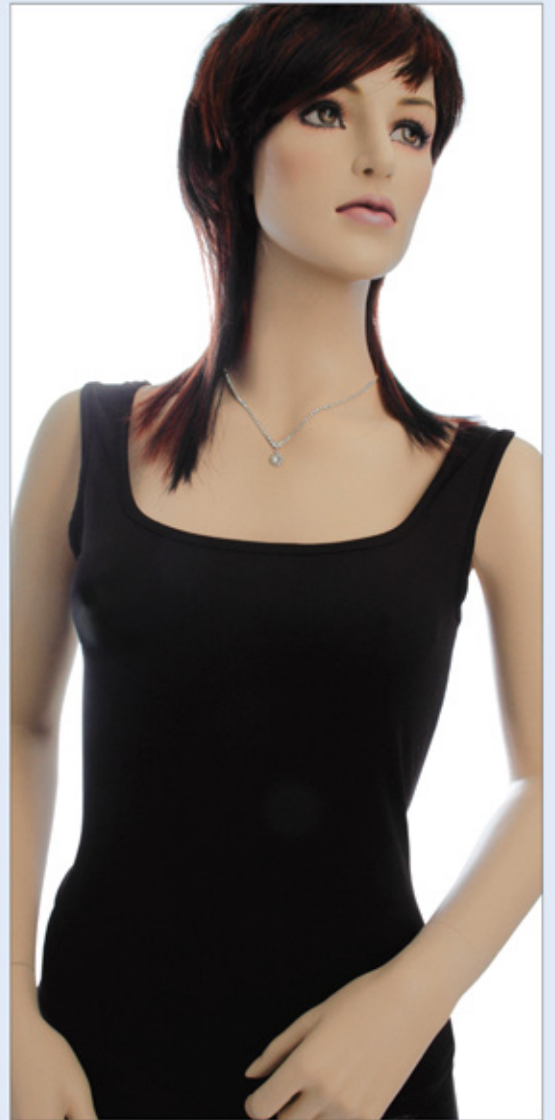

wissler mannequins **PARIS**women

PARIS^{women}

P157
Head Mimi
Make-Up M 03
(Wig CP00816)

P157
Head Mimi
Make-Up M 03
(Wig CP00614)

Head Claire
Make-Up M 01
Standard
(Wig CP00917)

Head Louise
Make-Up M 02
(Wig CP00110)

wissler mannequins

P 150
(Wig CP00816*)

P 151
(Wig CP00311*)

P 152
(Wig CP00715*)

P 153
(Wig CP00110*)

P 154
(Wig CP00412*)

P 155
(Wig CP00513*)

P 156
(Wig CP00211*)

P 157
(Wig CP00614*)

Head Options

Claire
Make-Up M 01
Standard
(Wig CP00513*)

Louise
Make-Up M 02
(Wig CP00513*)

Mimi
Make-Up M 03
(Wig CP00513*)

Headless

Mannequins Dimensions

Height | 180 cm | 71 inches